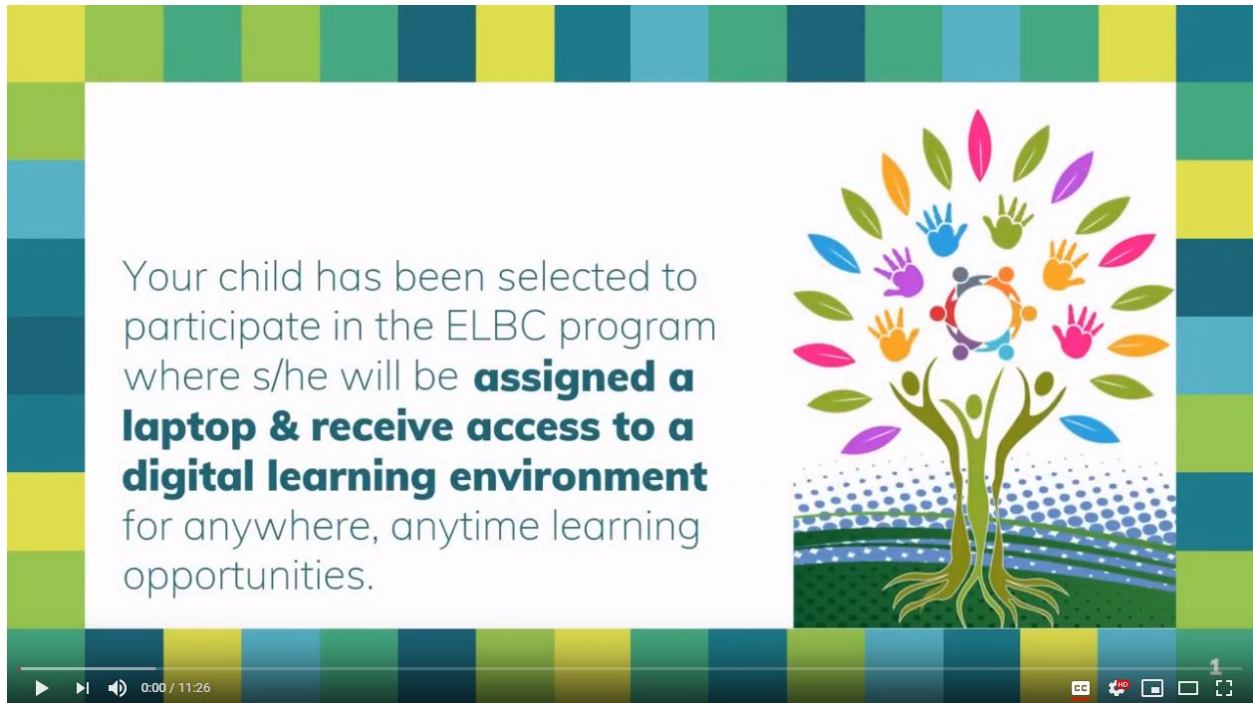

ELBC Orientation Video Translation Instructions

1. Go to the video (<https://youtu.be/gQltJluHVdA>).
2. Click the  icon on the player to activate closed captioning.

You can turn the captions back off by tapping  at any time.